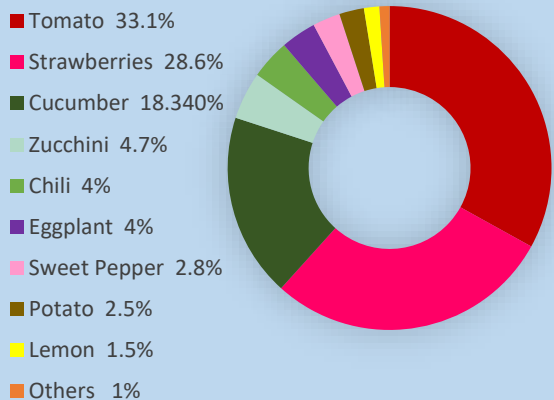

Gaza Strip

Agricultural Trade

From 8th to 12th March 2020

Total exported value (USD) by destination since January 2020

Total exports value by product since January 2020 (%)

Weekly exports value by product (%)

Weekly Agricultural Trade

Trade to West Bank

Crop	Tons
Tomato	507.8
Cucumber	244.8
Zucchini	84.0
Strawberries	48.6
Eggplant	42.4
Sweet Pepper	22.1
Chili	20.4
Dates	2.7
Cabbage	0.4
Total	973.2

Exports to Israel