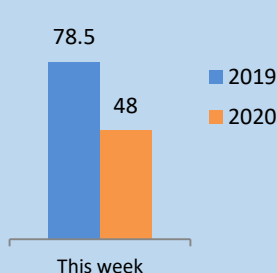

Weekly Agricultural Trade

Trade to West Bank

Crop	Tons
Tomato	507.8
Cucumber	244.8
Zucchini	84.0
Strawberries	48.6
Eggplant	42.4
Sweet Pepper	22.1
Chili	20.4
Dates	2.7
Cabbage	0.4
Total	973.2

Exports to Israel

Crop	Tons
Tomato	88.7
Eggplant	4.6
Total	93.3

Exports to GCC

Crop	Tons
Potato	55.9
Tomato	2.4
Total	58.4

Exports to Jordan

Crop	Tons
Lemon	43.8
Total	43.8

Main crops prices (NIS/KG) this week 2019 vs. 2020

Weekly average truckloads per month

Truckloads exiting Gaza this week 2019 vs. 2020

Fish trade to West Bank (Tons)

Total tons of fish trade from Gaza Strip since January 2020, compared with the same period of 2019.