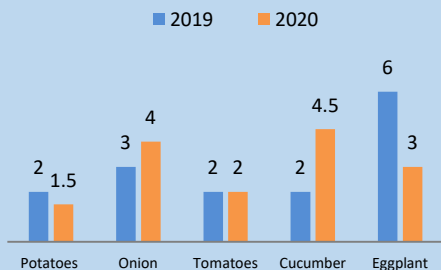

Weekly Agricultural Trade

Trade to West Bank

Crop	Tons
Tomato	507.8
Cucumber	244.8
Zucchini	84.0
Strawberries	48.6
Eggplant	42.4
Sweet Pepper	22.1
Chili	20.4
Dates	2.7
Cabbage	0.4
Total	973.2

Exports to Israel

Crop	Tons
Tomato	88.7
Eggplant	4.6
Total	93.3

Exports to GCC

Crop	Tons
Potato	55.9
Tomato	2.4
Total	58.4

Exports to Jordan

Crop	Tons
Lemon	43.8
Total	43.8

Main crops prices (NIS/KG) this week 2019 vs. 2020

Weekly average truckloads per month

Truckloads exiting Gaza this week 2019 vs. 2020

Fish trade to West Bank (Tons)

Total tons of fish trade from Gaza Strip since January 2020, compared with the same period of 2019.