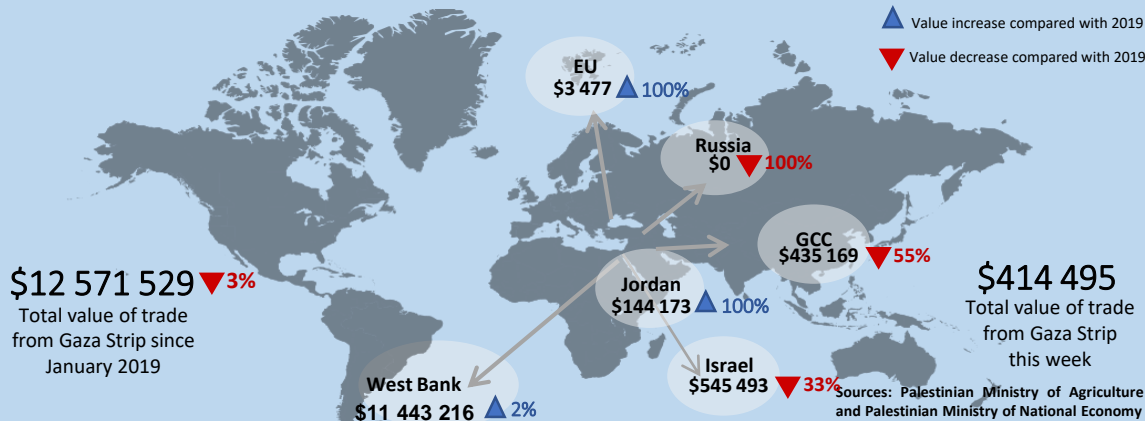

Gaza Strip

Agricultural Trade

From 8th to 12th March 2020

Total exported value (USD) by destination since January 2020

Total exports value by product since January 2020 (%)

Weekly exports value by product (%)

Weekly Agricultural Trade

Trade to West Bank

Crop	Tons
Tomato	507.8
Cucumber	244.8
Zucchini	84.0
Strawberries	48.6
Eggplant	42.4
Sweet Pepper	22.1
Chili	20.4
Dates	2.7
Cabbage	0.4
Total	973.2

Exports to Israel