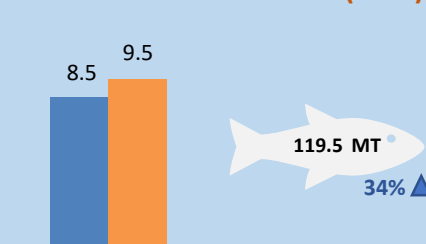

Fish trade to West Bank (Tons)

Total tons of fish trade from Gaza Strip since January 2020, compared with the same period of 2019.