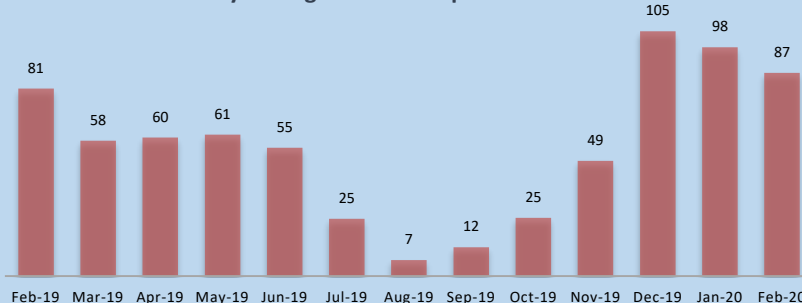

Weekly Agricultural Trade

Trade to West Bank

Crop	Tons
Tomato	507.8
Cucumber	244.8
Zucchini	84.0
Strawberries	48.6
Eggplant	42.4
Sweet Pepper	22.1
Chili	20.4
Dates	2.7
Cabbage	0.4
Total	973.2

Exports to Israel

Crop	Tons
Tomato	88.7
Eggplant	4.6
Total	93.3

Exports to GCC

Crop	Tons
Potato	55.9
Tomato	2.4
Total	58.4

Exports to Jordan

Crop	Tons
Lemon	43.8
Total	43.8

Main crops prices (NIS/KG) this week 2019 vs. 2020

Weekly average truckloads per month

Truckloads exiting Gaza this week 2019 vs. 2020

Fish trade to West Bank (Tons)

Total tons of fish trade from Gaza Strip since January 2020, compared with the same period of 2019.