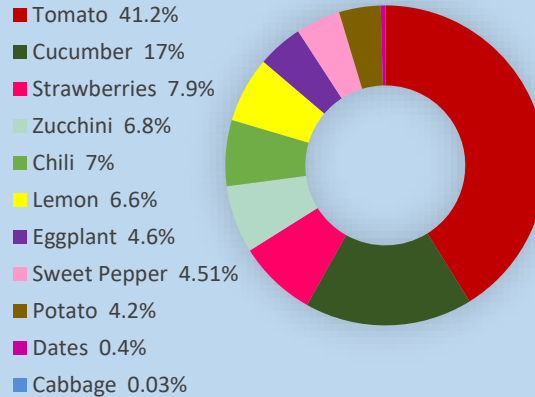

Gaza Strip

Agricultural Trade

From 8th to 12th March 2020

Total exported value (USD) by destination since January 2020

Total exports value by product since January 2020 (%)

Weekly exports value by product (%)

Weekly Agricultural Trade

Trade to West Bank

Crop	Tons
Tomato	507.8
Cucumber	244.8
Zucchini	84.0
Strawberries	48.6
Eggplant	42.4
Sweet Pepper	22.1
Chili	20.4
Dates	2.7
Cabbage	0.4
Total	973.2

Exports to Israel